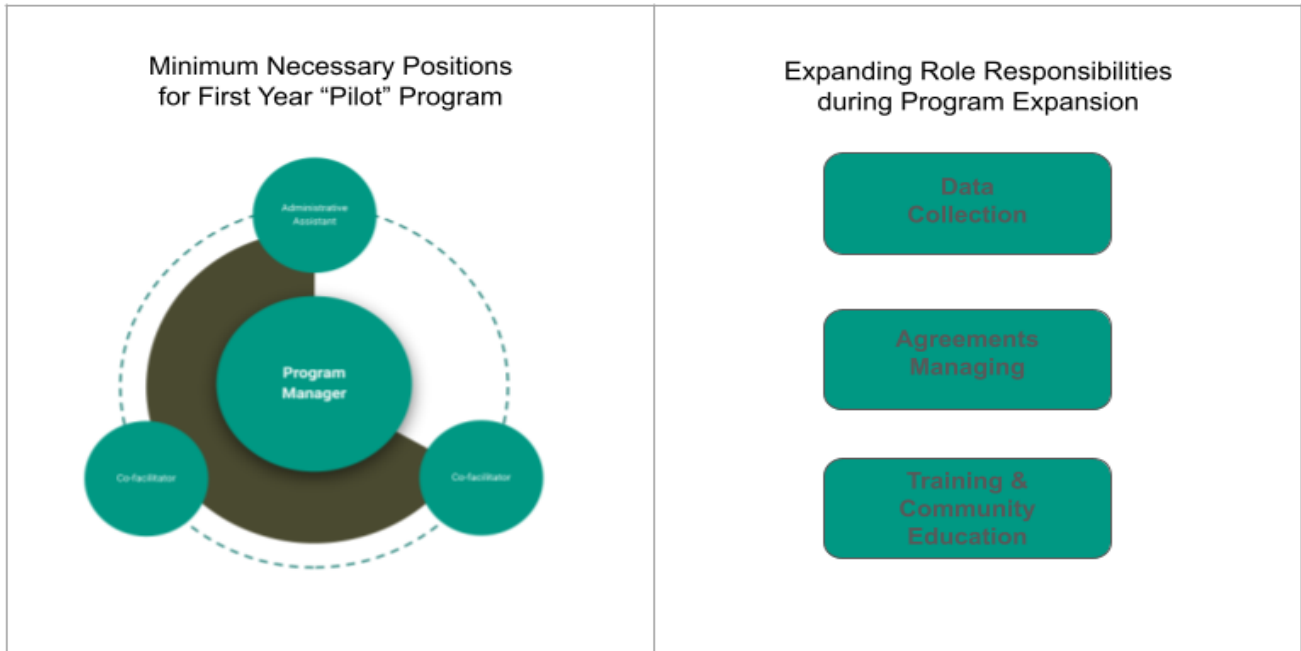

Resource

Restorative Justice Diversion Program Organization Chart

RESOURCE // RESTORATIVE JUSTICE DIVERSION PROGRAM ORGANIZATION CHART BY THE RESTORATIVE JUSTICE PROJECT AT EQUAL JUSTICE USA // RJDToolkit.org